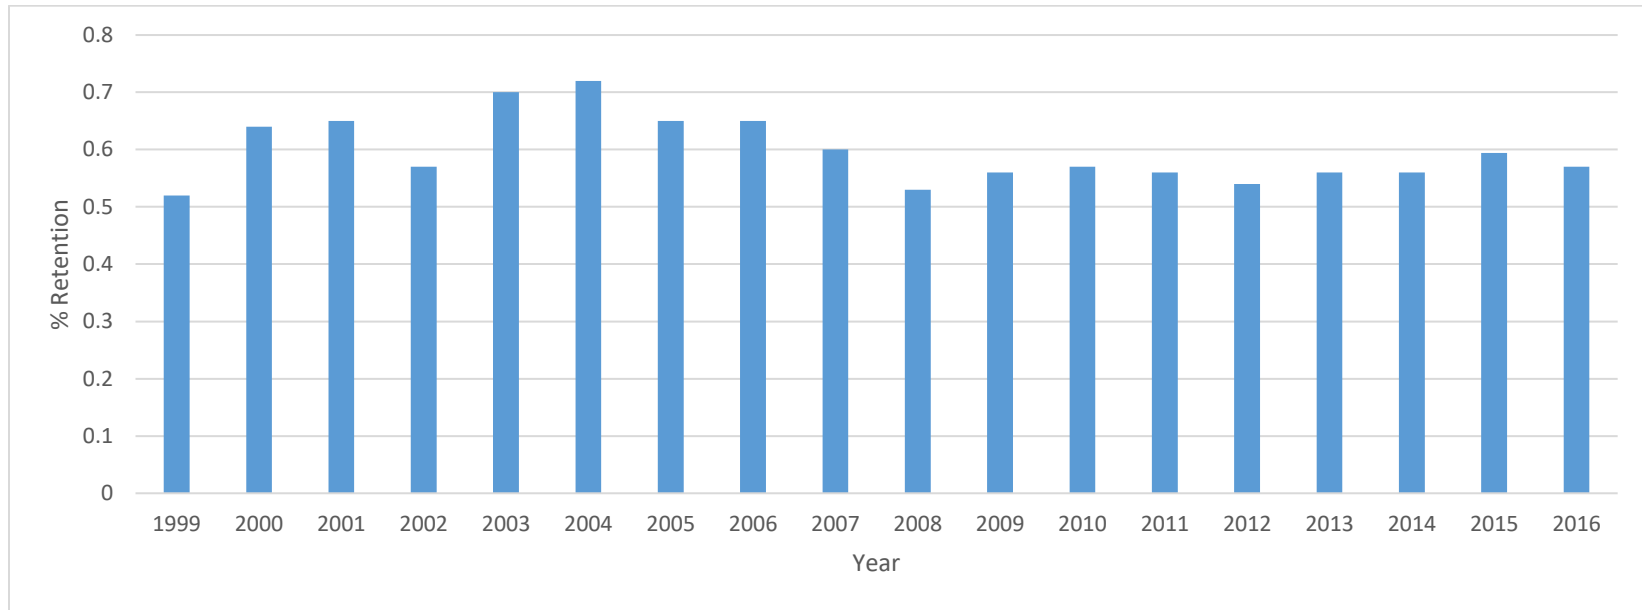

University of Rio Grande/Rio Grande Community College

Overall Retention Rate by Year

1999	2000	2001	2002	2003	2004	2005	2006	2007	2008	2009	2010	2011	2012	2013	2014	2015	2016
52%	64%	65%	57%	70%	72%	65%	65%	60%	53%	56%	57%	56%	54%	56%	56%	59%	57%